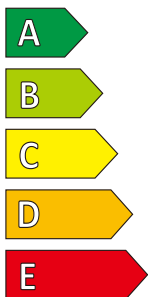

ROYAL A/T

P255/65R17

110T

ENERG ⚡

ROYAL BLACK

RK296H1

P255/65R17 110 T

C1